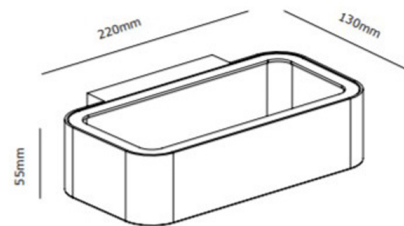

Vibe 272 Series 9W Cool White LED Wall Light In Graphite

VBLWL-272-4-30

Specifications

SKU	VBLWL-272-4-30
Luminaire efficacy	36.32 lm/W
EAN	9340994016009
Wattage	9 W
Lumen output	327 lm
IP rating	54
CRI	80
Beam Angle	40 Degrees
Trim colour	Black
Length	220 mm
Width	130 mm
Height	55 mm
Lifespan	50000 Hours
Warranty	3 Years
Dimmable	Non-Dimmable
Mounting type	Surface
LED source	CREE
Lamp Type	LED
Input voltage	240 Volt AC 50HZ
Wiring method	Hardwire
Weatherproof	Weatherproof

Dimensional Drawings

Photometric information available upon request.