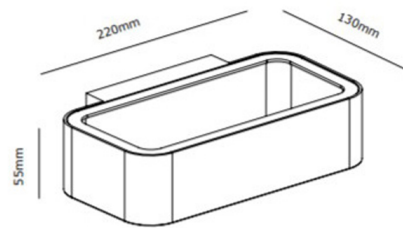

Vibe 272 Series 9W Cool White LED Wall Light In Graphite

VBLWL-272-4-30

Specifications

SKU	VBLWL-272-4-30
Luminaire efficacy	36.32 lm/W
EAN	9340994016009
Wattage	9 W
Lumen output	327 lm
IP rating	54
CRI	80
Beam Angle	40 Degrees
Trim colour	Black
Length	220 mm
Width	130 mm
Height	55 mm
Lifespan	50000 Hours
Warranty	3 Years
Dimmable	Non-Dimmable
Mounting type	Surface
LED source	CREE
Lamp Type	LED
Input voltage	240 Volt AC 50HZ
Wiring method	Hardwire
Weatherproof	Weatherproof

Dimensional Drawings

Photometric information available upon request.