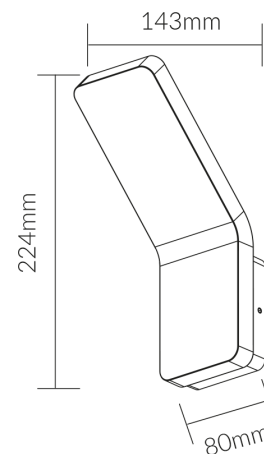

284 Series

VBLWL-284-3-40

Specifications

SKU	VBLWL-284-3-40
Luminaire efficacy	35.71 lm/W
EAN	9340994015996
Light Colour	Cool White
Wattage	6 W
Lumen output	339 lm
IP rating	54
CRI	80
Beam Angle	105 Degrees
Trim colour	Silver
Length	80 mm
Width	143 mm
Height	224 mm
Lifespan	50000 Hours
Warranty	3 Years
Dimmable	Non-Dimmable
Mounting type	Surface
LED source	CREE
Lamp Type	LED
Input voltage	240 Volt AC 50HZ
Wiring method	Hardwire
Weatherproof	Weatherproof
Working temperature	-20°C ~ 50°C

Dimensional Drawings

Photometric information available upon request.