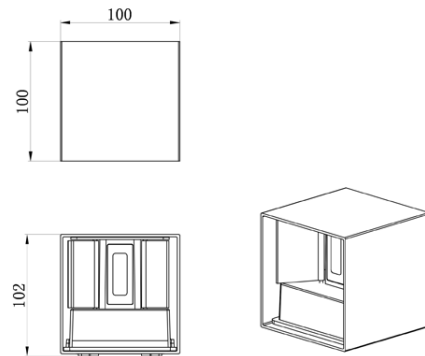

2X3W LED UP DN ADJ WALL LIGHT BLK 3K CREE IP54

VBLWL-302-4-30

Specifications

SKU	VBLWL-302-4-30
Luminaire efficacy	42 lm/W
Light Colour	Warm White
Wattage	6 W
Lumen output	250 lm
IP rating	54
CRI	80
Trim colour	Black
Length	100 mm
Height	102 mm
Lifespan	50000 Hours
Warranty	3 Years
Mounting type	Surface
LED source	CREE
Material	Die-Cast Aluminium
Lamp Type	LED
Input voltage	240 Volt AC 50HZ
Wiring method	Hardwire
Weatherproof	Weatherproof
Kelvin	3000K

Dimensional Drawings

Photometric information available upon request.