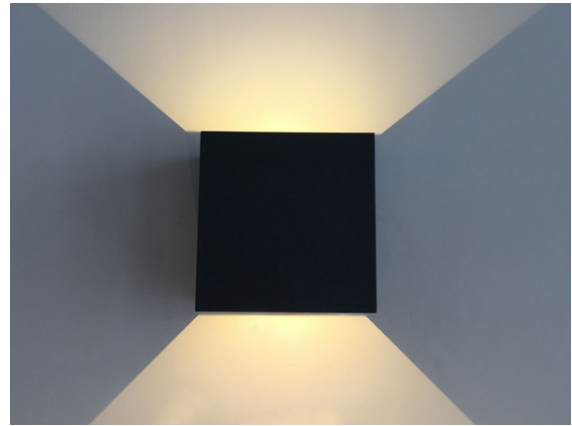

2X3W LED UP DN ADJ WALL LIGHT BLK 3K CREE IP54

VBLWL-302-4-30

Our Adjustable beam Angled VIBE 2x3W LED Wall Lights in 3000K are ideal for Up-Down feature lighting. Built with a strong die-cast aluminium body and tempered glass diffuser. Great for outdoor use with an IP65 rating, this fitting will suit both domestic and commercial applications including walkways, driveways, and atriums. Includes a 50,000 hour lifespan and 3 year warranty.

Features & Benefits

- Tough die-cast aluminium body
- Tempered glass diffuser
- Equipped with OSRAM LED chips
- Static moulding powder coating with UV resistance
- IP54 rated for outdoor use
- 50,000hour lifespan
- 3 year warranty

2X3W LED UP DN ADJ WALL LIGHT BLK 3K CREE IP54

VBLWL-302-4-30

Specifications

SKU	VBLWL-302-4-30
Luminaire efficacy	42 lm/W
Light Colour	Warm White
Wattage	6 W
Lumen output	250 lm
IP rating	54
CRI	80
Trim colour	Black
Length	100 mm
Height	102 mm
Lifespan	50000 Hours
Warranty	3 Years
Mounting type	Surface
LED source	CREE
Material	Die-Cast Aluminium
Lamp Type	LED
Input voltage	240 Volt AC 50HZ
Wiring method	Hardwire
Weatherproof	Weatherproof
Kelvin	3000K