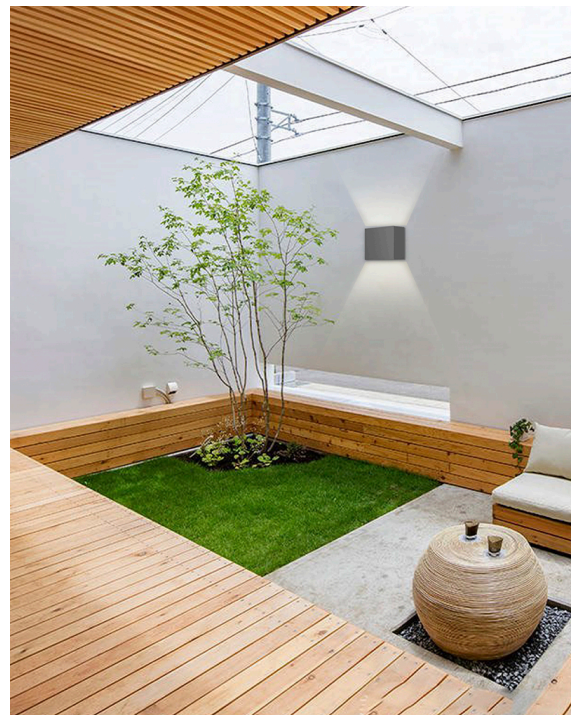

2X3W LED UP DN ADJ WALL LIGHT BLK 3K CREE IP54

VBLWL-302-4-30

Our Adjustable beam Angled VIBE 2x3W LED Wall Lights in 3000K are ideal for Up-Down feature lighting. Built with a strong die-cast aluminium body and tempered glass diffuser. Great for outdoor use with an IP65 rating, this fitting will suit both domestic and commercial applications including walkways, driveways, and atriums. Includes a 50,000 hour lifespan and 3 year warranty.

Features & Benefits

- Tough die-cast aluminium body
- Tempered glass diffuser
- Equipped with OSRAM LED chips
- Static moulding powder coating with UV resistance
- IP54 rated for outdoor use
- 50,000hour lifespan
- 3 year warranty