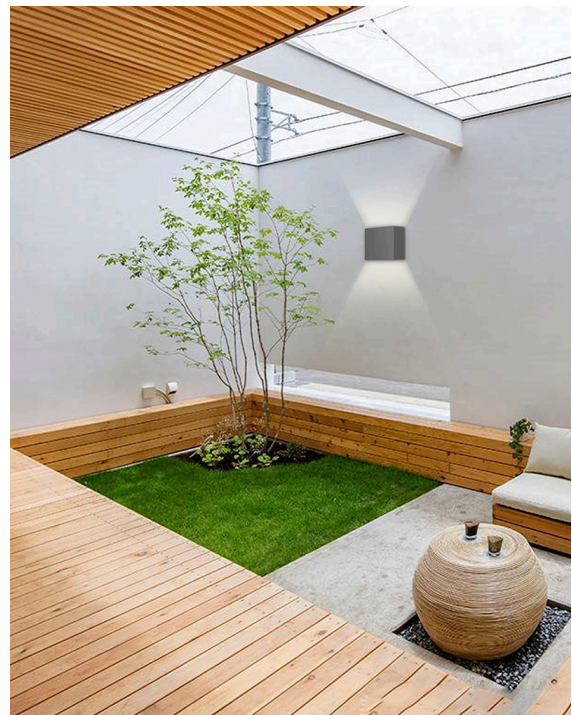

## 2x3W LED UP DN ADJ WALL LIGHT BLK 4K CREE IP54

**VBLWL-302-4-40**

Our Adjustable beam angled VIBE 2x3W LED Wall Lights in 4000K are ideal for Up-Down feature lighting. Built with a strong die-cast aluminium body and tempered glass diffuser. Great for outdoor use with an IP65 rating, this fitting will suit both domestic and commercial applications including walkways, driveways, and atriums. Includes a 50,000 hour lifespan and 3 year warranty.

### Features & Benefits

- Tough die-cast aluminium body
- Tempered glass diffuser
- Equipped with OSRAM LED chips
- Static moulding powder coating with UV resistance
- IP54 rated for outdoor use
- 50,000hour lifespan
- 3 year warranty