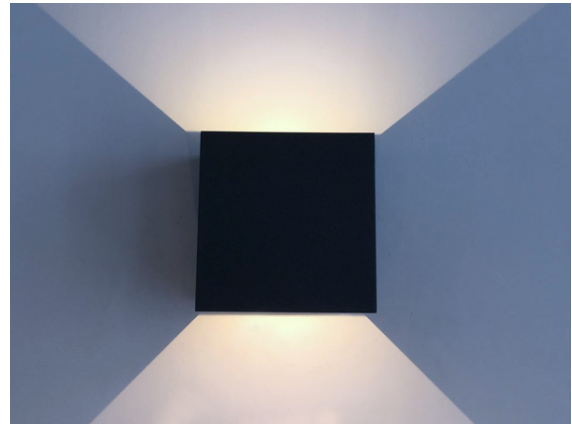

## 2x3W LED UP DN ADJ WALL LIGHT BLK 4K CREE IP54

**VBLWL-302-4-40**

Our Adjustable beam angled VIBE 2x3W LED Wall Lights in 4000K are ideal for Up-Down feature lighting. Built with a strong die-cast aluminium body and tempered glass diffuser. Great for outdoor use with an IP65 rating, this fitting will suit both domestic and commercial applications including walkways, driveways, and atriums. Includes a 50,000 hour lifespan and 3 year warranty.

### Features & Benefits

- Tough die-cast aluminium body
- Tempered glass diffuser
- Equipped with OSRAM LED chips
- Static moulding powder coating with UV resistance
- IP54 rated for outdoor use
- 50,000hour lifespan
- 3 year warranty

## Specifications

<b>SKU</b>	VBLWL-302-4-40
<b>Luminaire efficacy</b>	47 lm/W
<b>EAN</b>	9340994028590
<b>Light Colour</b>	Cool White
<b>Wattage</b>	6 W
<b>Lumen output</b>	280 lm
<b>IP rating</b>	54
<b>CRI</b>	80
<b>Trim colour</b>	Black
<b>Length</b>	100 mm
<b>Height</b>	102 mm
<b>Lifespan</b>	50000 Hours
<b>Warranty</b>	3 Years
<b>Mounting type</b>	Surface
<b>LED source</b>	CREE
<b>Material</b>	Die-Cast Aluminium
<b>Lamp Type</b>	LED
<b>Input voltage</b>	240 Volt AC 50HZ
<b>Wiring method</b>	Hardwire
<b>Weatherproof</b>	Weatherproof
<b>Kelvin</b>	4000K