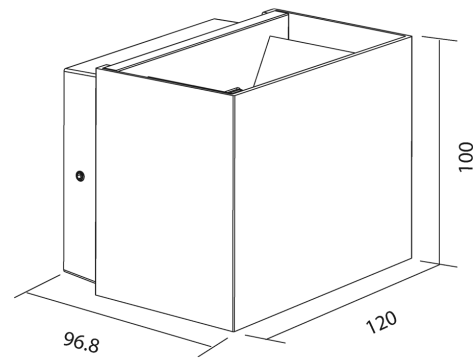

## VBLWL-302A-4-30

IP54

This stylish black wall light features two 5W LEDs, with a warm 3000K glow and CRI 80 for accurate color rendering. The adjustable beam angle (15°-120°)—controlled by two internal sectional wings—allows for customized lighting effects, from focused beams to wide ambient illumination. Built with an IP54 rating, it withstands outdoor elements, making it perfect for patios, entrances, and facades.

### Features & Benefits

- Adjustable Beam Angle (15°-120°)
- Warm & Bright Illumination
- Durable & Weather-Resistant (IP54 Rated)
- Sleek Modern Design

## Specifications

<b>SKU</b>	VBLWL-302A-4-30
<b>Wattage</b>	10W W
<b>Lumen output</b>	750 lm
<b>IP rating</b>	54
<b>CRI</b>	80
<b>Beam Angle</b>	15-120° Degrees
<b>Trim colour</b>	Black
<b>Width</b>	100 mm
<b>Height</b>	120 mm
<b>Lifespan</b>	50,000 Hours
<b>Lamp Type</b>	LED
<b>Depth</b>	96.8
<b>Kelvin</b>	3000K

## Dimensional Drawings

*Photometric information available upon request.*

*\*Two sectional wings housed inside the fitting allow for adjustable Beam Angles and effects*