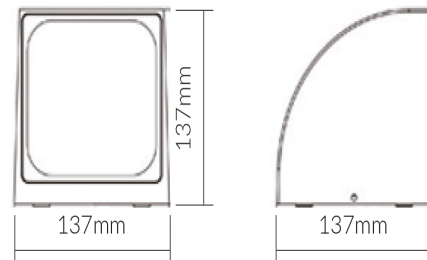

12W LED WALL LIGHT BLK 3K CREE IP65 (D)

VBLWL-303-4-30

Specifications

SKU	VBLWL-303-4-30
Luminaire efficacy	92 lm/W
Light Colour	Warm White
Wattage	12 W
Lumen output	1100 lm
IP rating	54
CRI	80
Beam Angle	93 Degrees
Trim colour	Black
Length	137 mm
Height	137 mm
Lifespan	50000 Hours
Warranty	3 Years
Mounting type	Surface
LED source	CREE
Material	Die-Cast Aluminium
Lamp Type	LED
Input voltage	240 Volt AC 50HZ
Wiring method	Hardwire
Weatherproof	Weatherproof
Kelvin	3000K

Dimensional Drawings

Photometric information available upon request.