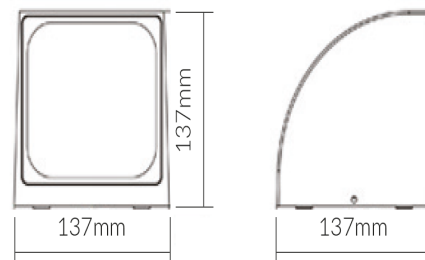

Specifications

SKU	VBLWL-303-4-40
Luminaire efficacy	100 lm/W
EAN	9340994028583
Light Colour	Cool White
Wattage	12 W
Lumen output	1200 lm
IP rating	54
CRI	80
Beam Angle	93 Degrees
Trim colour	Black
Length	137 mm
Height	137 mm
Lifespan	50000 Hours
Warranty	3 Years
Mounting type	Surface
LED source	CREE
Material	Die-Cast Aluminium
Lamp Type	LED
Input voltage	240 Volt AC 50HZ
Wiring method	Hardwire
Weatherproof	Weatherproof
Kelvin	4000K

Dimensional Drawings

Photometric information available upon request.