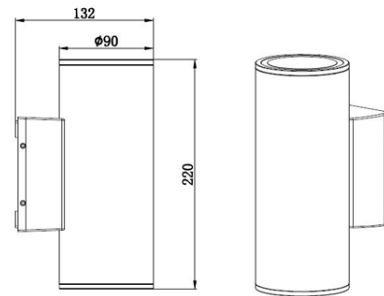

Specifications

SKU	VBLWL-304-4-30
Luminaire efficacy	71 lm/W
EAN	9340994028576
Light Colour	Warm White
Wattage	12 W
Lumen output	850 lm
IP rating	65
CRI	80
Beam Angle	180 Degrees
Trim colour	Black
Diameter	90 mm
Height	220 mm
Lifespan	50000 Hours
Warranty	3 Years
Mounting type	Surface
LED source	CREE
Material	Die-Cast Aluminium
Lamp Type	LED
Input voltage	240 Volt AC 50HZ
Wiring method	Hardwire
Weatherproof	Weatherproof
Kelvin	3000K

Dimensional Drawings

Photometric information available upon request.