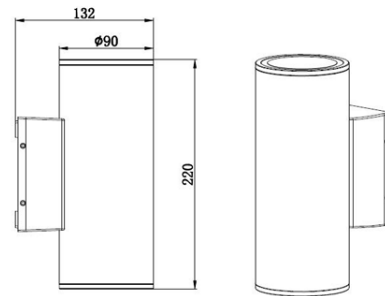

2x6W LED UP DN WALL LIGHT BLK 3K CREE IP65 (D)

VBLWL-304-4-30

Specifications

SKU	VBLWL-304-4-30
Luminaire efficacy	71 lm/W
Light Colour	Warm White
Wattage	12 W
Lumen output	850 lm
IP rating	65
CRI	80
Beam Angle	180 Degrees
Trim colour	Black
Diameter	90 mm
Height	220 mm
Lifespan	50000 Hours
Warranty	3 Years
Mounting type	Surface
LED source	CREE
Material	Die-Cast Aluminium
Lamp Type	LED
Input voltage	240 Volt AC 50HZ
Wiring method	Hardwire
Weatherproof	Weatherproof
Kelvin	3000K

Dimensional Drawings

Photometric information available upon request.