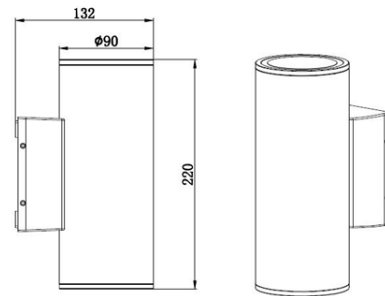

Specifications

SKU	VBLWL-304-4-40
Luminaire efficacy	79 lm/W
EAN	9340994028576
Light Colour	Cool White
Wattage	12 W
Lumen output	950 lm
IP rating	65
CRI	80
Beam Angle	180 Degrees
Trim colour	Black
Diameter	90 mm
Height	220 mm
Lifespan	50000 Hours
Warranty	3 Years
Shatterproof	Shatterproof
Mounting type	Surface
LED source	CREE
Material	Die-Cast Aluminium
Lamp Type	LED
Input voltage	240 Volt AC 50HZ
Wiring method	Hardwire
Weatherproof	Weatherproof
Kelvin	4000K

Dimensional Drawings

Photometric information available upon request.