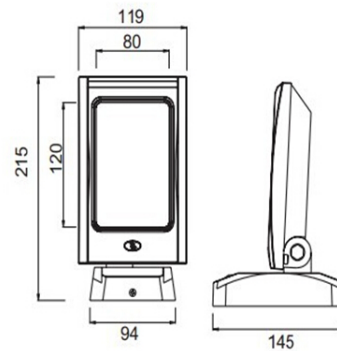

Specifications

SKU	VBLWL-307-4-40
Luminaire efficacy	93.7 lm/W
EAN	9340994028439
Light Colour	Cool White
Wattage	12 W
Lumen output	1124 lm
IP rating	65
CRI	80
Beam Angle	180 Degrees
Trim colour	Black
Length	215 mm
Height	145 mm
Lifespan	50000 Hours
Warranty	3 Years
Mounting type	Surface
LED source	CREE
Material	Die-Cast Aluminium
Lamp Type	LED
Input voltage	240 Volt AC 50HZ
Wiring method	Hardwire
Weatherproof	Weatherproof
Kelvin	4000K

Dimensional Drawings

Photometric information available upon request.