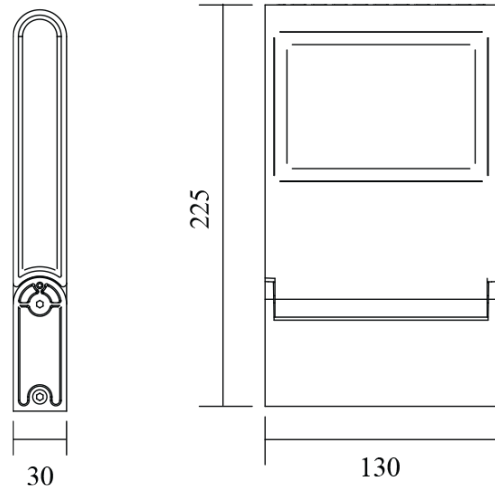

- 50,000 hour lifespan
- 3 year warranty

LED EXTERIOR WALL LIGHT 12W 4000K BLACK

VBLWL-308-4-4K

Specifications

SKU	VBLWL-308-4-4K
EAN	9340994031033
Light Colour	Cool White
Wattage	12 W
Lumen output	1300 lm
IP rating	65
CRI	80
Trim colour	Grey
Length	255 mm
Width	130 mm
Lifespan	50000 Hours
Warranty	3 Years
Dimmable	Non-Dimmable
Mounting type	Surface
LED source	CREE COB
Wiring method	Hardwire
Working temperature	-30âââ1/2â45ââ
Kelvin	4000K

Dimensional Drawings

Photometric information available upon request.

Please note: These are a gun-metal grey colour & not black.