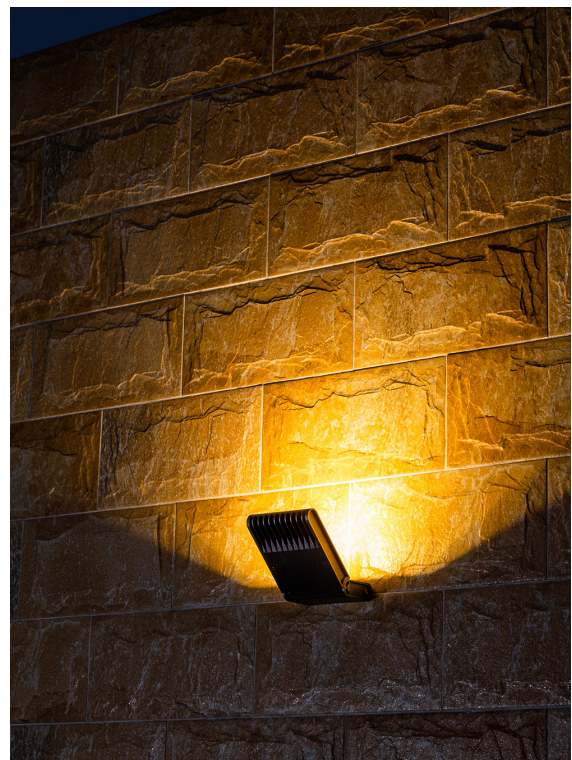

LED EXTERIOR WALL LIGHT 12W 4000K BLACK

VBLWL-308-4-4K

Elevate your outdoor lighting with our premium exterior wall light, designed to withstand the elements with confidence. Featuring a waterproof silicone rubber gasket, it offers optimal protection against harsh weather conditions, ensuring long-lasting durability. The tempered glass diffuser enhances light dispersion for a seamless illumination experience. With sectional tilt adjustments, you can easily direct the light exactly where it's needed, providing flexibility and versatility in your outdoor lighting setup. Equipped with high-performance CREE COB LED chips, this light delivers exceptional brightness and efficiency, perfect for outdoor applications such as highlighting paths, walkways, and enhancing security. Crafted with precision from die-cast aluminum alloy, it ensures robustness and reliability, standing the test of time in any environment.

Features & Benefits

- Waterproof silicone rubber gasket for optimal protection against the elements
- Tempered glass diffuser
- Sectional tilt adjustments
- Equipped with CREE COB LED chips
- Constructed with die-cast aluminium alloy
- Perfect for outdoor applications such as highlighting paths, walkways, and providing security
- IP65 rated

- 50,000 hour lifespan
- 3 year warranty

LED EXTERIOR WALL LIGHT 12W 4000K BLACK

VBLWL-308-4-4K

Specifications

SKU	VBLWL-308-4-4K
EAN	9340994031033
Light Colour	Cool White
Wattage	12 W
Lumen output	1300 lm
IP rating	65
CRI	80
Trim colour	Grey
Length	255 mm
Width	130 mm
Lifespan	50000 Hours
Warranty	3 Years
Dimmable	Non-Dimmable
Mounting type	Surface
LED source	CREE COB
Wiring method	Hardwire
Working temperature	-30âââ1/2â45ââ
Kelvin	4000K