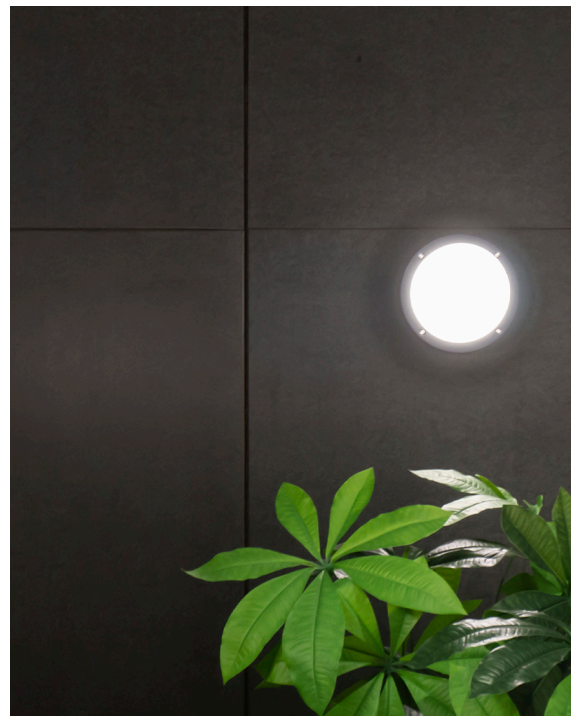

## 29W LED BUNKER LIGHT BLACK POWER ADJUSTABLE 3CCT

### VBLWL-330-4-PA-CCT

Our 29W VIBE Power Adjustable LED Wall Light is an excellent wall light option for your outdoor illumination needs. With an IP65 rating, IK10 rating, and built with a black polycarbonate base and opal diffuser, this fitting will suit areas prone to vandalism. Optional white trim available. Includes a 50,000 hour lifespan and 5 year warranty.

### Features & Benefits

- 3CCT Color temperature adjustable 3K/4K/6.5K
- IP65 for use outdoors
- Vandal resistant IK10 rating