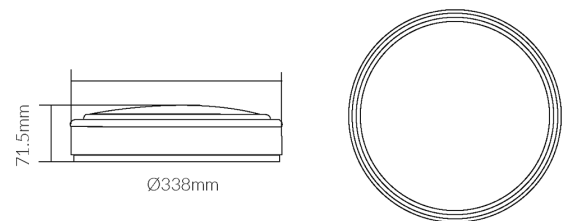

## Specifications

|                      |                        |
|----------------------|------------------------|
| <b>SKU</b>           | VBLWL-330-4-PA-CCT     |
| <b>EAN</b>           | 9340994031309          |
| <b>Light Colour</b>  | 3CCT                   |
| <b>Wattage</b>       | 29/25.6/21/17.5 W      |
| <b>Lumen output</b>  | 1800/2100/2500/2800 lm |
| <b>IP rating</b>     | 66                     |
| <b>IK Rating</b>     | 10                     |
| <b>CRI</b>           | 80                     |
| <b>Beam Angle</b>    | 120 Degrees            |
| <b>Trim colour</b>   | Black,White            |
| <b>Diameter</b>      | 338 mm                 |
| <b>Lifespan</b>      | 50000 Hours            |
| <b>Warranty</b>      | 5 Years                |
| <b>Dimmable</b>      | Non-Dimmable           |
| <b>LED source</b>    | SMD                    |
| <b>Material</b>      | Aluminum/PC            |
| <b>Accessories</b>   | White Trim             |
| <b>Lamp Type</b>     | LED                    |
| <b>Input voltage</b> | 220V-240V AC 50HZ      |
| <b>Diffuser</b>      | Frosted                |
| <b>Wiring method</b> | Hardwire               |
| <b>Weatherproof</b>  | Weatherproof           |
| <b>Box Qty</b>       | 10                     |
| <b>Depth</b>         | 71.5                   |
| <b>Kelvin</b>        | 3000/4000/6500         |

## Dimensional Drawings

Photometric information available upon request.