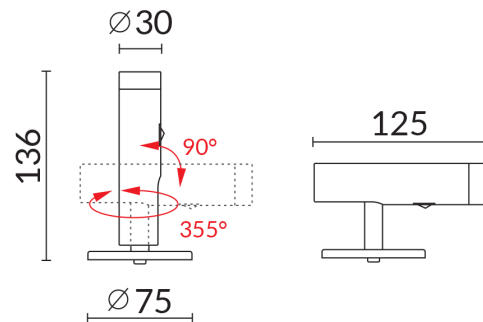

LED 3K SURF MTD BEDSIDE LIGHT WITH SWITCH WHT BODY

VBLWL-BSL-1-30

Specifications

SKU	VBLWL-BSL-1-30
Luminaire efficacy	60 lm/W
EAN	9340994021560
Light Colour	Warm White
Wattage	3 W
Lumen output	180 lm
IP rating	20
CRI	80
Trim colour	White
Diameter	30 mm
Length	125 mm
Height	136 mm
Lifespan	50000 Hours
Warranty	3 Years
Dimmable	Non-Dimmable
Mounting type	Surface
Material	Aluminium
Lamp Type	LED
Input voltage	220V-240V AC 50HZ
Weatherproof	Indoor Use Only
Working temperature	-20-45 degrees
Kelvin	3000K

Dimensional Drawings

Photometric information available upon request.