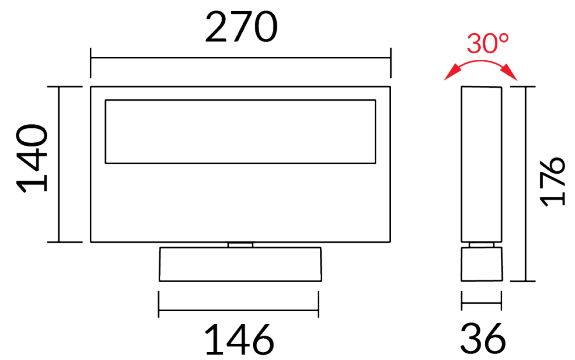

34W TRIAC DIM LED WALL LIGHT 3K RA90 WHITE 75D

VBLWL-WW1-1-3K90

Specifications

SKU	VBLWL-WW1-1-3K90
Luminaire efficacy	135 lm/W
EAN	9340994024080
Light Colour	Warm White
Wattage	34 W
Lumen output	4600 lm
IP rating	20
CRI	90
Trim colour	White
Length	270 mm
Height	176 mm
Lifespan	50000 Hours
Warranty	3 Years
Dimmable	Dimmable
Mounting type	Surface
LED source	Citizen
Material	Aluminium
Lamp Type	LED
Dimming	Triac Dimming
Input voltage	220-240V / 50Hz
Weatherproof	Indoor Use Only
Kelvin	3000K

Dimensional Drawings

Photometric information available upon request.