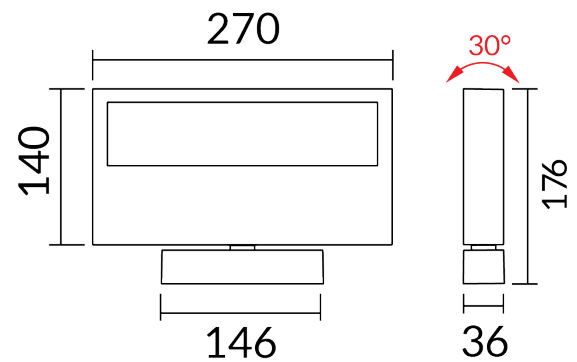

VBLWL-WW1-1-4K90

This sleek, White, architectural design, wall washing luminaire offers a modern design, with no visible screws on the body. With its special reflector, 4000K, 4600 lumen output, light is dispersed in a precise wall wash effect for either the ceiling or wall. With Triac dimming (Dali available upon request), and $\pm 15^\circ$ adjustable up/down light head, this lights really is an elegant wall wash option. Includes optimal thermal management, 50,000 hour lifespan and 3 year warranty.

Specifications

SKU	VBLWL-WW1-1-4K90
Luminaire efficacy	135 lm/W
EAN	9340994024097
Light Colour	Cool White
Wattage	34 W
Lumen output	4600 lm
IP rating	20
CRI	90
Trim colour	White
Length	270 mm
Height	176 mm
Lifespan	50000 Hours
Warranty	3 Years
Dimmable	Dimmable
Mounting type	Surface
LED source	Citizen
Material	Aluminium
Lamp Type	LED
Dimming	Triac Dimming
Input voltage	220-240V / 50Hz
Weatherproof	Indoor Use Only
Kelvin	4000K

Dimensional Drawings

Photometric information available upon request.