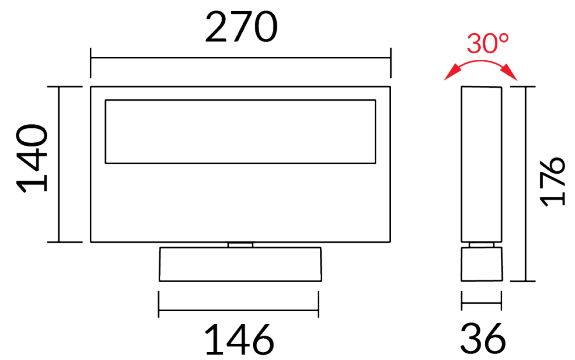

34W TRIAC DIM LED WALL LIGHT 4K RA90 WHITE 75D

VBLWL-WW1-1-4K90

Specifications

SKU	VBLWL-WW1-1-4K90
Luminaire efficacy	135 lm/W
EAN	9340994024097
Light Colour	Cool White
Wattage	34 W
Lumen output	4600 lm
IP rating	20
CRI	90
Trim colour	White
Length	270 mm
Height	176 mm
Lifespan	50000 Hours
Warranty	3 Years
Dimmable	Dimmable
Mounting type	Surface
LED source	Citizen
Material	Aluminium
Lamp Type	LED
Dimming	Triac Dimming
Input voltage	220-240V / 50Hz
Weatherproof	Indoor Use Only
Kelvin	4000K

Dimensional Drawings

Photometric information available upon request.