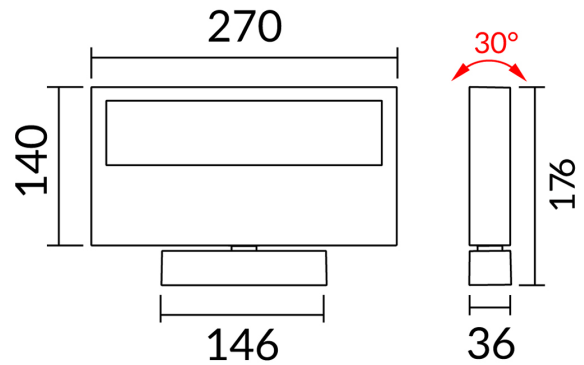

34W TRIAC DIM LED WALL LIGHT CCT RA90 WHITE 75D

VBLWL-WW1-1-CCT

Specifications

SKU	VBLWL-WW1-1-CCT
EAN	9340994030951
Light Colour	2CCT
Wattage	34 W
Lumen output	4600 lm
IP rating	20
CRI	90
Trim colour	White
Length	270 mm
Width	140 mm
Lifespan	50,000 Hours
Dimmable	Dimmable
Lamp Type	LED
Dimming	Triac Dimming
Kelvin	3000K/4000K

Dimensional Drawings

Photometric information available upon request.