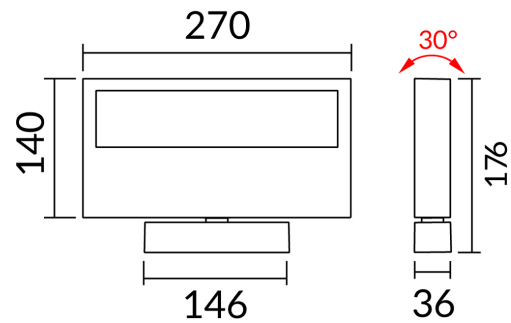


**34W TRIAC DIM LED WALL LIGHT CCT RA90
WHITE 75D**

SKU: VBLWL-WW1-1-CCT

QUOTE:
PROJECT:
TYPE:

This sleek, white, architectural design, wall washing luminaire offers a modern design, with no visible screws on the body. With its special reflector, 4000K, 4600 lumen output, light is dispersed in a precise wall wash effect for either the ceiling or wall. With Triac dimming (Dali available upon request), and $\pm 15^\circ$ adjustable up/down light head, this lights really is an elegant wall wash option. Includes optimal thermal management, 50,000 hour lifespan and 3 year warranty.

PRODUCT IMAGE

DIMENSIONAL DRAWING

34W TRIAC DIM LED WALL LIGHT CCT RA90 WHITE 75D

SPECIFICATIONS

SKU	VBLWL-WW1-1-CCT
EAN	9340994030951
Light Colour	2CCT
Wattage	34 W
Lumen output	4600 lm
IP rating	20
CRI	90
Trim colour	White
Length	270 mm
Width	140 mm
Lifespan	50,000 Hours
Dimmable	Dimmable
Lamp Type	LED
Dimming	Triac Dimming
Kelvin	3000K/4000K

PRODUCT IMAGE

DIMENSIONAL DRAWING