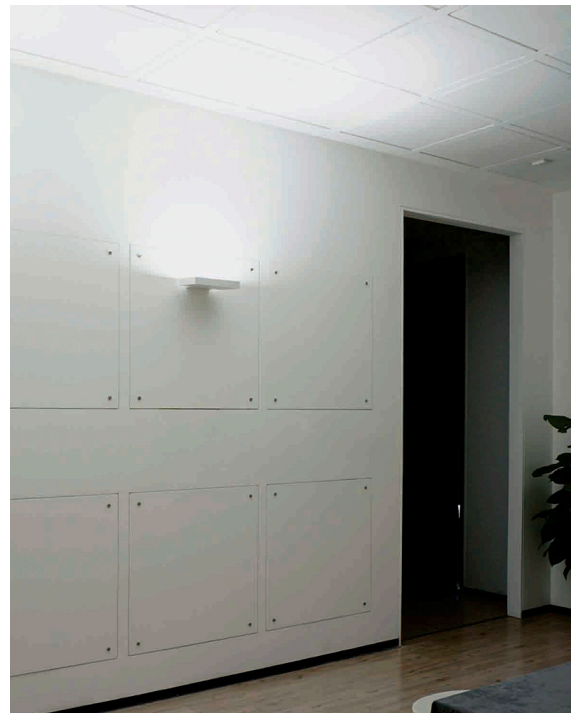

25W TRIAC DIM LED WALL LIGHT 3K RA90 WHITE 90D

VBLWL-WW2-1-3K90

This modern, White, wall washing luminaire offers a wide wall or ceiling wash of light in Warm White (3000K). With a Baffled face to provide better glare control and highly efficient optical reflector design, this light will meet your wall wash needs. Available in Black or White, 3000K or 4000K the options will support your application. Includes 50,000 hour lifespan and 3 year warranty.

Features & Benefits

- Wall mounted luminaire provides a wide wall and ceiling wash effect
- Highly efficient optical reflector design
- Baffle on face offers better glare control
- Eco friendly COB technology, high energy saving and low maintenance
- Optimal thermal management
- 50,000 hour lifespan
- 3 year warranty

25W TRIAC DIM LED WALL LIGHT 3K RA90 WHITE 90D

VBLWL-WW2-1-3K90

Specifications

SKU	VBLWL-WW2-1-3K90
Luminaire efficacy	116 lm/W
EAN	9340994024370
Light Colour	Warm White
Wattage	25 W
Lumen output	2900 lm
IP rating	20
CRI	90
Trim colour	White
Length	175 mm
Height	226 mm
Lifespan	50000 Hours
Warranty	3 Years
Dimmable	Dimmable
Mounting type	Surface
LED source	Citizen
Material	Aluminium
Lamp Type	LED
Dimming	Triac Dimming
Input voltage	220-240V / 50Hz
Weatherproof	Indoor Use Only
Kelvin	3000K