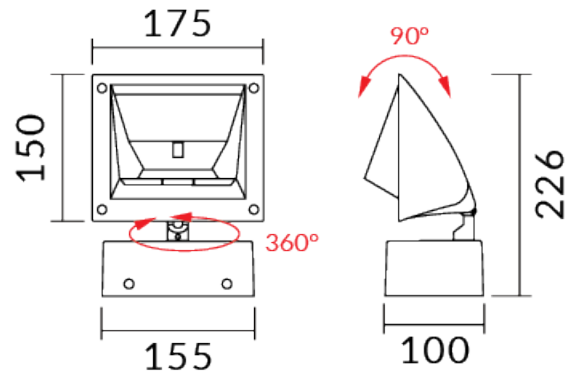

25W TRIAC DIM LED WALL LIGHT 3K RA90 WHITE 90D

VBLWL-WW2-1-3K90

Specifications

SKU	VBLWL-WW2-1-3K90
Luminaire efficacy	116 lm/W
EAN	9340994024370
Light Colour	Warm White
Wattage	25 W
Lumen output	2900 lm
IP rating	20
CRI	90
Trim colour	White
Length	175 mm
Height	226 mm
Lifespan	50000 Hours
Warranty	3 Years
Dimmable	Dimmable
Mounting type	Surface
LED source	Citizen
Material	Aluminium
Lamp Type	LED
Dimming	Triac Dimming
Input voltage	220-240V / 50Hz
Weatherproof	Indoor Use Only
Kelvin	3000K

Dimensional Drawings

Photometric information available upon request.