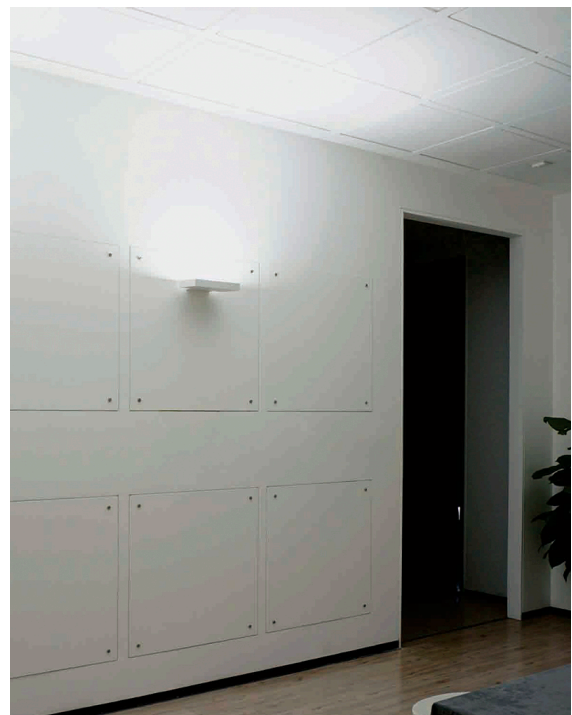

VBLWL-WW2-4-3K90

This modern, Black, wall washing luminaire offers offers a wide wall or ceiling wash of light in Warm White (3000K). With a Baffled face to provide better glare control and highly efficient optical reflector design, this light will meet your wall wash needs. Available in Black or White, 3000K or 4000K the options will support your application. Includes 50,000 hour lifespan and 3 year warranty.

Features & Benefits

- Wall mounted luminaire provides a wide wall and ceiling wash effect
- Highly efficient optical reflector design
- Baffle on face offers better glare control
- Eco-friendly COB technology, high energy saving and low maintenance
- Optimal thermal management
- 50,000 hour lifespan
- 3 year warranty

Specifications

SKU	VBLWL-WW2-4-3K90
Luminaire efficacy	116 lm/W
EAN	9340994024394
Light Colour	Warm White
Wattage	25 W
Lumen output	2900 lm
IP rating	20
CRI	90
Trim colour	Black
Length	175 mm
Height	226 mm
Lifespan	50000 Hours
Warranty	3 Years
Dimmable	Dimmable
Mounting type	Surface
LED source	Citizen
Material	Aluminium
Lamp Type	LED
Dimming	Triac Dimming
Input voltage	220-240V / 50Hz
Weatherproof	Indoor Use Only
Kelvin	3000K