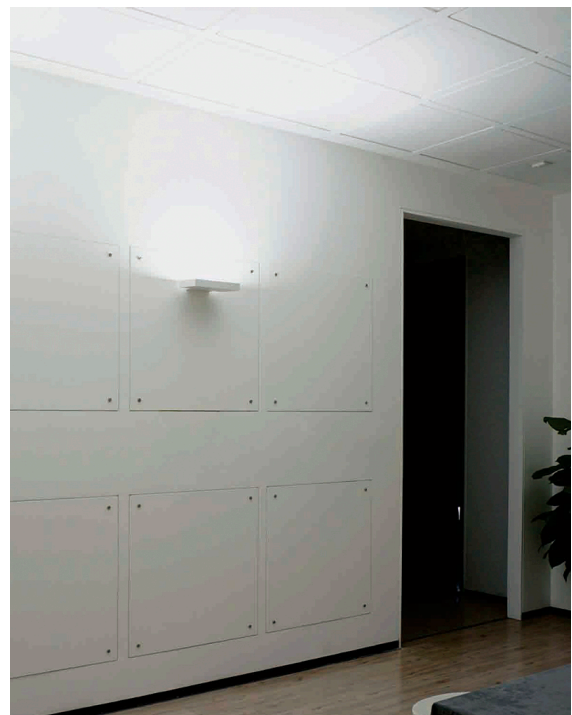

VBLWL-WW2-4-4K90

This modern, Black, wall washing luminaire offers offers a wide wall or ceiling wash of light in Cool White (4000K). With a Baffled face to provide better glare control and highly efficient optical reflector design, this light will meet your wall wash needs. Available in Black or White, 3000K or 4000K the options will support your application. Includes 50,000 hour lifespan and 3 year warranty.

Features & Benefits

- Wall mounted luminaire provides a wide wall and ceiling wash effect
- Highly efficient optical reflector design
- Baffle on face offers better glare control
- Eco-friendly COB technology, high energy saving and low maintenance
- Optimal thermal management
- 50,000 hour lifespan
- 3 year warranty

Specifications

SKU	VBLWL-WW2-4-4K90
Luminaire efficacy	116 lm/W
EAN	9340994024400
Light Colour	Cool White
Wattage	25 W
Lumen output	2900 lm
IP rating	20
CRI	90
Trim colour	Black
Length	175 mm
Height	226 mm
Lifespan	50000 Hours
Warranty	3 Years
Dimmable	Dimmable
Mounting type	Surface
LED source	Citizen
Material	Aluminium
Lamp Type	LED
Dimming	Triac Dimming
Input voltage	220-240V / 50Hz
Weatherproof	Indoor Use Only
Kelvin	4000K