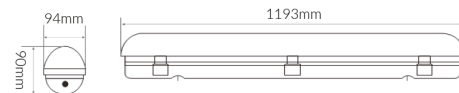

VBLWPB Series

VBLWPB-4-37W-5KMS

Specifications

SKU	VBLWPB-4-37W-5KMS
Luminaire efficacy	115.4 lm/W
EAN	9340994016870
Light Colour	Natural White
Wattage	37 W
Lumen output	4269 lm
IP rating	65
IK Rating	10
CRI	80
Beam Angle	120 Degrees
Trim colour	White
Length	1193 mm
Width	94 mm
Height	90 mm
Lifespan	50000 Hours
Warranty	5 Years
Shatterproof	Shatterproof
Mounting type	Surface
LED source	Samsung
Material	Polycarbonate
Lamp Type	LED
Input voltage	24 Volt AC
Diffuser	Opal
Weatherproof	Weatherproof
Working temperature	-20°C ~ 45°C

Dimensional Drawings

Photometric information available upon request.