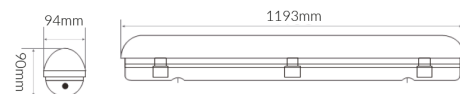

VBLWPB Series

VBLWPB-4-37W-5KMS

Specifications

SKU	VBLWPB-4-37W-5KMS
Luminaire efficacy	115.4 lm/W
EAN	9340994016870
Light Colour	Natural White
Wattage	37 W
Lumen output	4269 lm
IP rating	65
IK Rating	10
CRI	80
Beam Angle	120 Degrees
Trim colour	White
Length	1193 mm
Width	94 mm
Height	90 mm
Lifespan	50000 Hours
Warranty	5 Years
Shatterproof	Shatterproof
Mounting type	Surface
LED source	Samsung
Material	Polycarbonate
Lamp Type	LED
Input voltage	24 Volt AC
Diffuser	Opal
Weatherproof	Weatherproof
Working temperature	-20°C ~ 45°C

Dimensional Drawings

Photometric information available upon request.