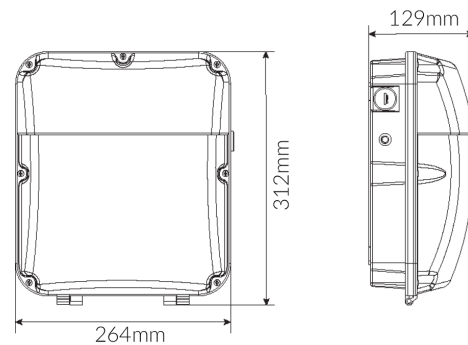

VBLWPK-4114-CCT-PE

Specifications

SKU	VBLWPK-4114-CCT-PE
Luminaire efficacy	95 lm/W
Weight	1.93
Light Colour	Warm/Cool/Natural White
Wattage	40W/46W/51W/56W W
Lumen output	3750/4170/ 4580l/5090 lm
IP rating	65
IK Rating	08
CRI	80
Beam Angle	120 Degrees
Trim colour	Black
Length	264 mm
Width	129 mm
Height	312 mm
Lifespan	50000 Hours
Warranty	5 Years
Shatterproof	Shatterproof
Mounting type	Wall
LED source	SMD
Material	Die-casting aluminium and Polycarbonate
Accessories	Screws, installation bracket
Lamp Type	LED
Input voltage	220-240V AC 50Hz
Diffuser	Opal
Wiring method	Hardwire
Weatherproof	Weatherproof
Working temperature	-20°C~ +40°C
Box Qty	1
Kelvin	3000K/4000K/5700K
Power Adjustable	Yes

Dimensional Drawings

Photometric information available upon request.