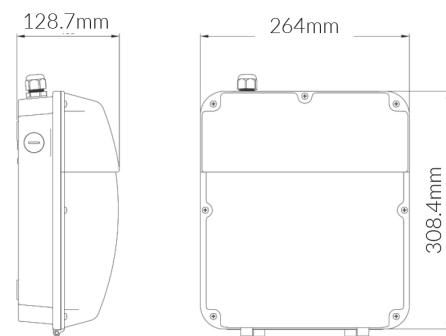

VBLWPK-4114-CCT

Specifications

SKU	VBLWPK-4114-CCT
Luminaire efficacy	76.7 lm/W
EAN	9340994027517
Light Colour	CCT
Wattage	36 W
Lumen output	2760 lm
IP rating	65
IK Rating	10
CRI	80
Beam Angle	90 Degrees
Trim colour	Black
Length	264 mm
Width	130 mm
Lifespan	50000 Hours
Warranty	3 Years
Mounting type	Surface
LED source	SMD
Material	Aluminium base, polycarbonate diffuser and front
Lamp Type	LED
Input voltage	220V-240V AC 50HZ
Wiring method	Hardwire
Weatherproof	Weatherproof
Working temperature	-20°C ~ 40°C

Dimensional Drawings

Photometric information available upon request.