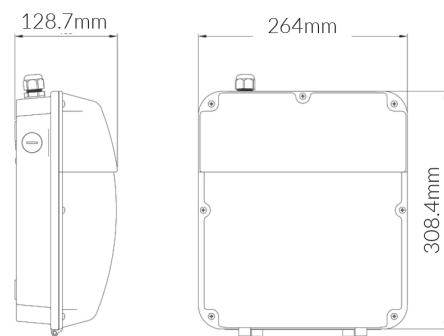

VBLWPK-4114-CCT

Specifications

SKU	VBLWPK-4114-CCT
Luminaire efficacy	76.7 lm/W
EAN	9340994027517
Light Colour	CCT
Wattage	36 W
Lumen output	2760 lm
IP rating	65
IK Rating	10
CRI	80
Beam Angle	90 Degrees
Trim colour	Black
Length	264 mm
Width	130 mm
Lifespan	50000 Hours
Warranty	3 Years
Mounting type	Surface
LED source	SMD
Material	Aluminium base, polycarbonate diffuser and front
Lamp Type	LED
Input voltage	220V-240V AC 50HZ
Wiring method	Hardwire
Weatherproof	Weatherproof
Working temperature	-20°C ~ 40°C

Dimensional Drawings

Photometric information available upon request.