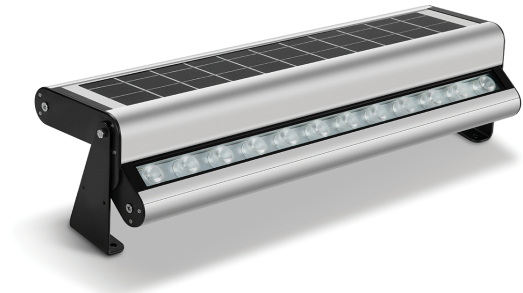

20W LED SOLAR ADVERTISING AND WALL LIGHT 6000K

VBSOLL00920

This handy Solar Wall light can be used to light up specific features or highlight advertising.

Features & Benefits

- Stylish and functional solar lighting
- Pivoting LED module delivers lighting control
- Programmable smart lighting
- Automatic dusk to dawn operation
- Wall or decorative lighting, advertising or highlighting
- Premium-grade solar lighting
- Adjustable LED and panel bracketing
- Integrated all-in-one design
- LED face up or down • Temporary or permanent installations
- Fully sealed cast aluminium body in an anodized finish
- 2 year warranty for faulty workmanship or component failure not influenced by external means

20W LED SOLAR ADVERTISING AND WALL LIGHT 6000K

VBSOLL00920

Specifications

SKU	VBSOLL00920
Wattage	20 W
Dimmable	Non-Dimmable
Mounting type	Surface
Material	Die Cast Aluminium
Lamp Type	LED / Solar
Weatherproof	Weatherproof