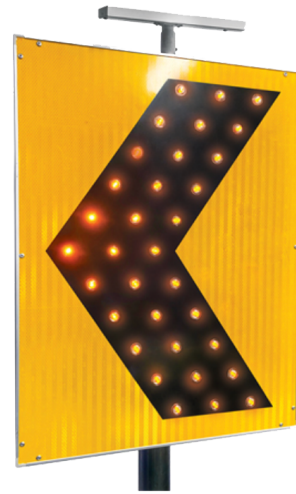

3.6W LED SOLAR ENHANCED ARROW SIGN

VBSSD4-6A

Our Solar LED enhanced road signs increases the visibility of the message & effectively improves road safety.

Features & Benefits

- Signs manufactured to Australian standards
- Increase the visibility of the message and improve safety
- Automatic dusk to dawn operation • >5 nights autonomy
- Day and/or night operation
- Quality Lithium-ion battery
- Simple to install - secures to a standard 60mm sign post
- Aluminum backed 3M reflective material
- Alternative regulatory signs available
- Efficient and effective visual enforcement
- IP65
- 2 year warranty

3.6W LED SOLAR ENHANCED ARROW SIGN

VBSSD4-6A

Specifications

SKU	VBSSD4-6A
Wattage	3.6 W
Lumen output	500 lm
IP rating	65
Dimmable	Non-Dimmable
Mounting type	Surface
LED source	Epistar
Weatherproof	Weatherproof