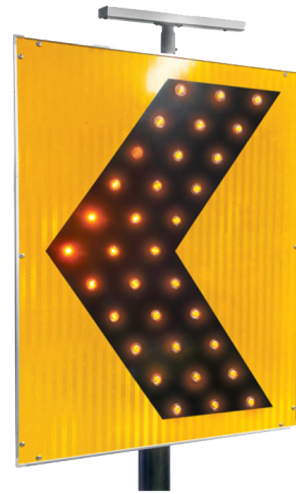

3.6W LED SOLAR ENHANCED ARROW SIGN

VBSSD4-6A

Specifications

SKU	VBSSD4-6A
Wattage	3.6 W
Lumen output	500 lm
IP rating	65
Dimmable	Non-Dimmable
Mounting type	Surface
LED source	Epistar
Weatherproof	Weatherproof

Photometric information available upon request.

Please note: These signs are made to order

Indent time: 6-8 wks

Air Freight / 10-12 wks Sea Freight